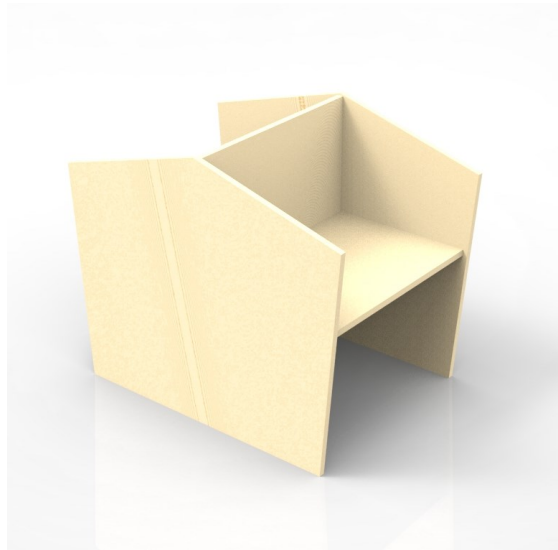

Single Face Carrel

Double Face Carrel

The Edge collection has a clean modern appeal with it's sleek angles. Edge C is the children's size version of this collection.

- Panel ends can be customized with graphics to make for an exiting space
- Single units or multiple runs in both single and double face carrels
- Multiple colors and materials are an option

Panel options include:

- Hardwood veneer with solid hardwood edges
- Plastic Laminate with PVC or ABS edges

Work surface options include:

- Hardwood veneer with solid hardwood edges
- Plastic laminate with PVC or ABS edges
- Linoleum with PVC or ABS edges